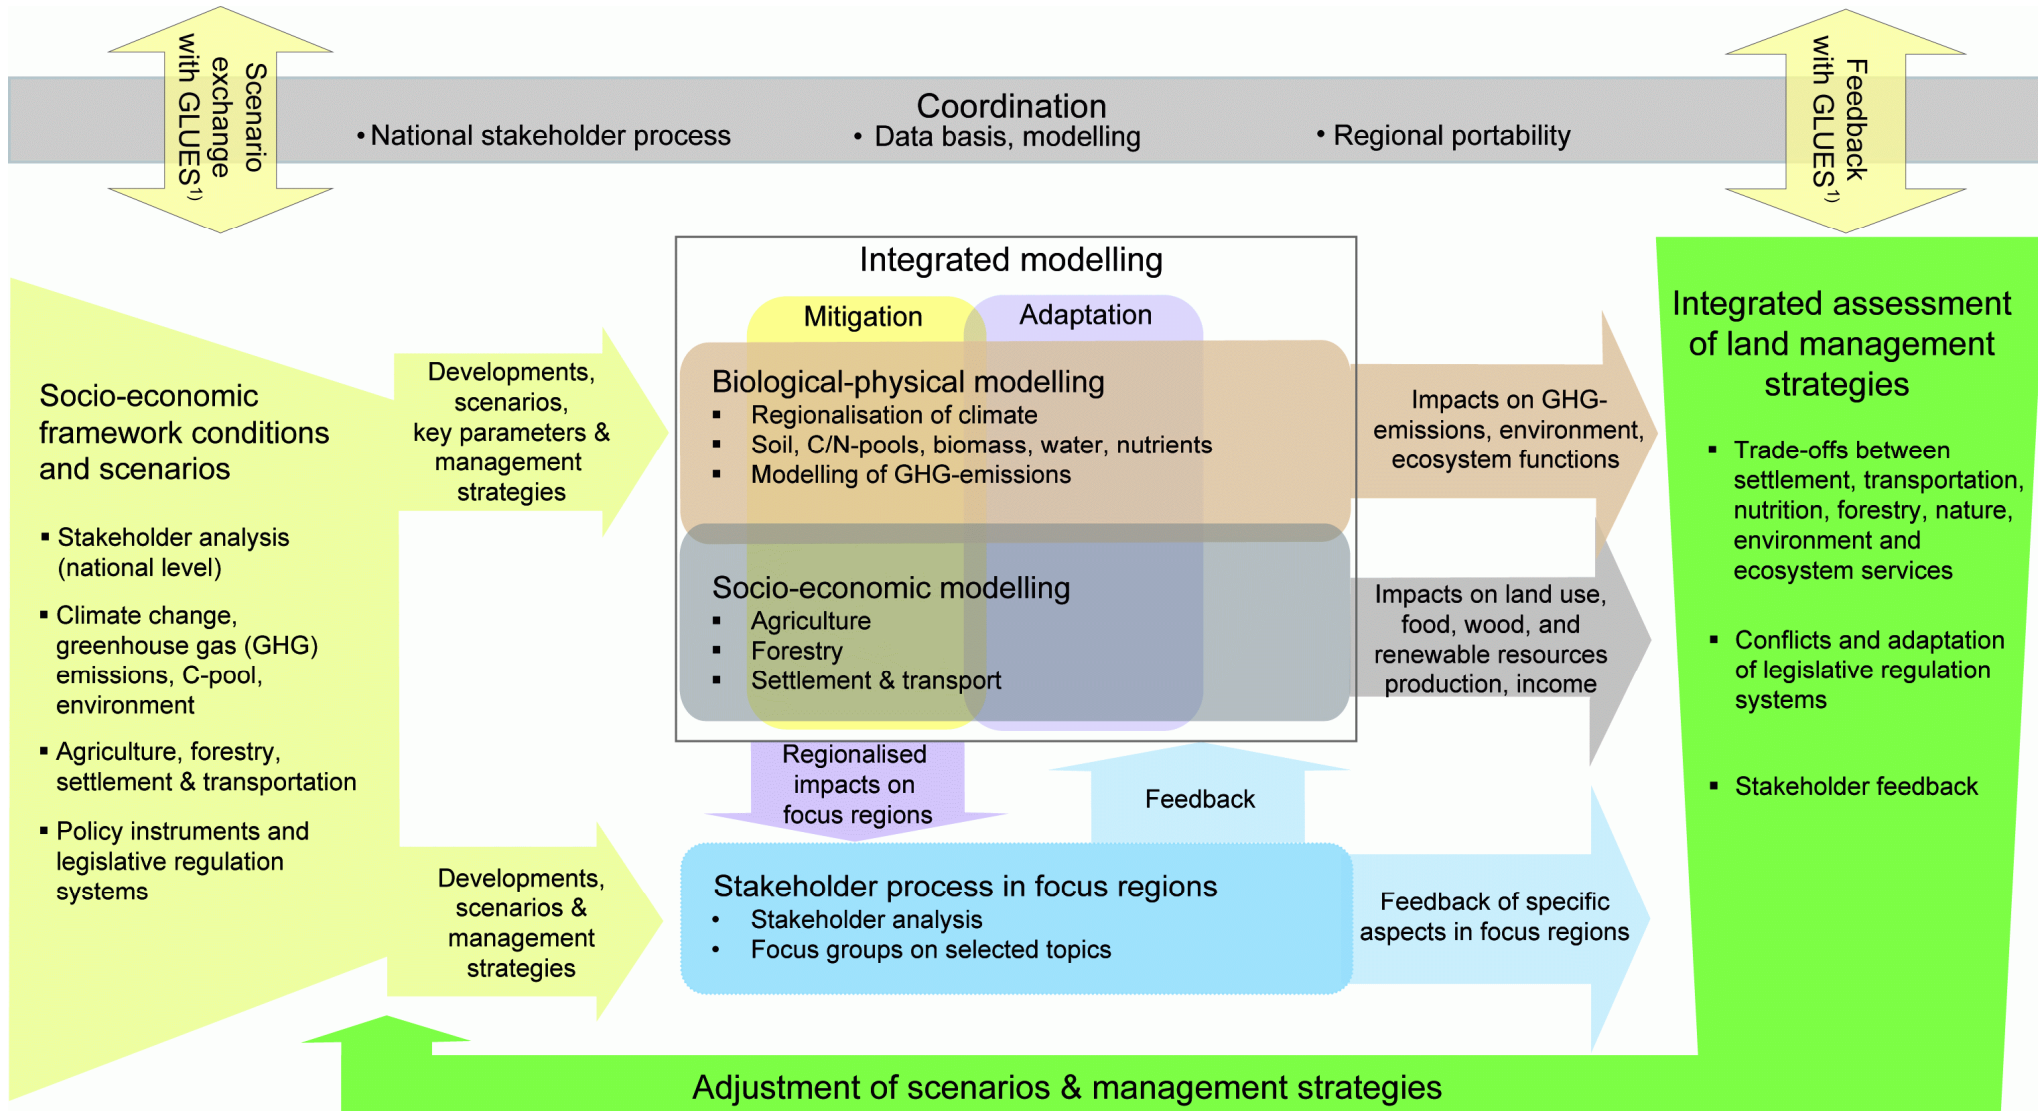

# Project structure CC-LandStraD

1) GLUES: Coordination project module A of the BMBF research programme "Sustainable Land Management".