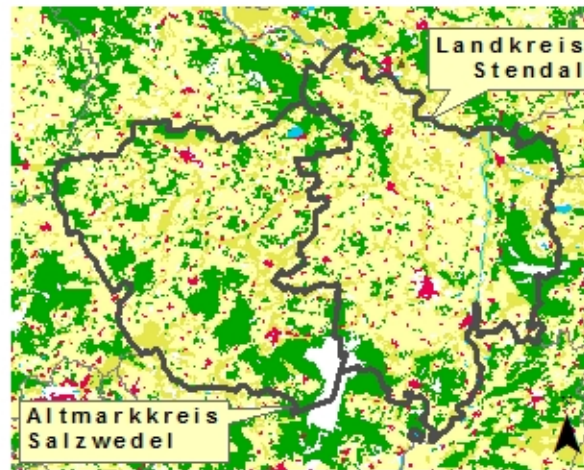

Investigation Area Germany

Focus region Altmark

Focus region Rhine

Legend

Counties

-  County
-  Focus region

Land use

-  Settlement
-  Arable land
-  Grassland
-  Forest
-  Water body

Data source:
administrative boundaries - BGR
Corine Land Cover - CLC 2006