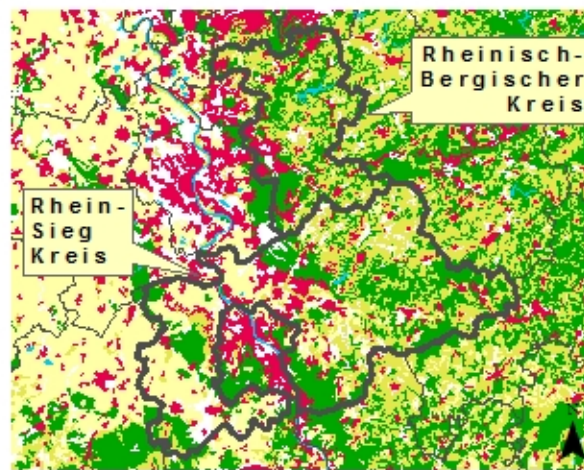

Investigation Area Germany

Focus region Altmark

Focus region Rhine

Legend

Counties

-  County
-  Focus region

Land use

-  Settlement
-  Arable land
-  Grassland
-  Forest
-  Water body

Data source:
administrative boundaries - BGR
Corine Land Cover - CLC 2006