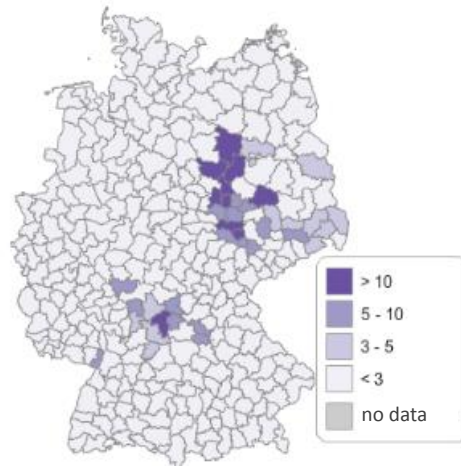

Shares of energy maize area on UAA in baseline year 2023

Shares of sorghum area on UAA including mitigation payments of 75 EUR/t CO₂eq.

Shares of paludiculture area on UAA including mitigation payments of 75 EUR/t CO₂eq.