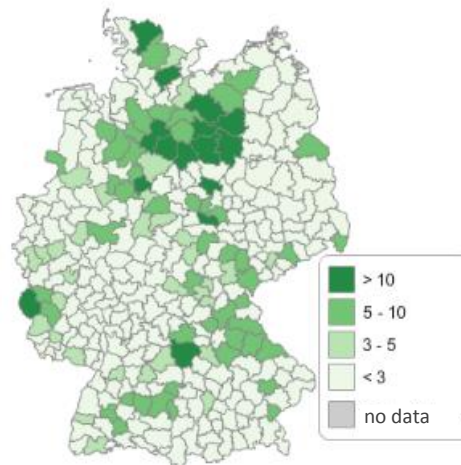

Shares of energy maize area on UAA in baseline year 2023

Shares of sorghum area on UAA including mitigation payments of 75 EUR/t CO₂eq.

Shares of paludiculture area on UAA including mitigation payments of 75 EUR/t CO₂eq.