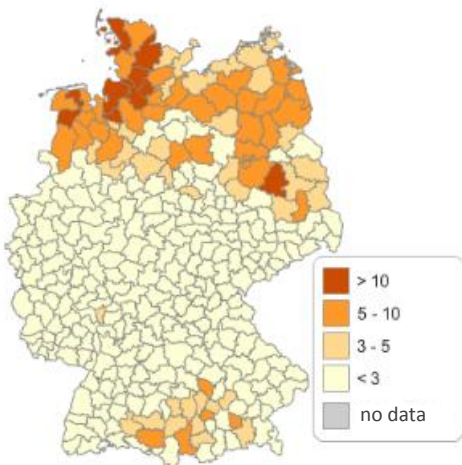

Shares of energy maize area on UAA in baseline year 2023

Shares of sorghum area on UAA including mitigation payments of 75 EUR/t CO₂eq.

Shares of paludiculture area on UAA including mitigation payments of 75 EUR/t CO₂eq.